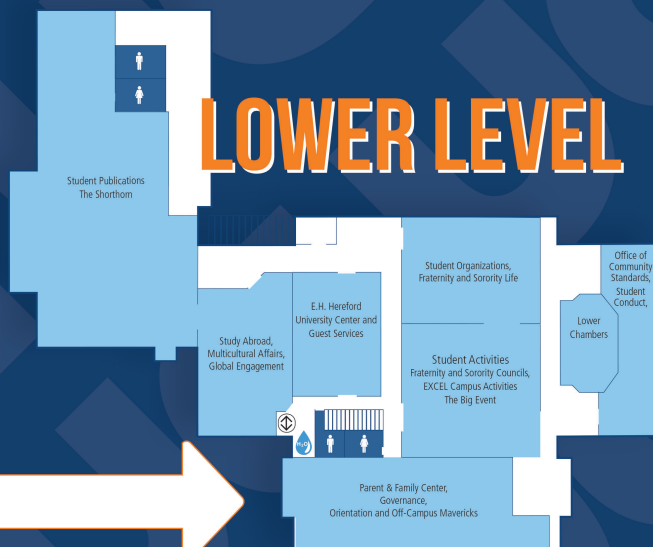

UC E.H. HEREFORD UNIVERSITY CENTER

THE UNIVERSITY OF TEXAS AT ARLINGTON

UPPER LEVEL

SIERRAS LOUNGE
COMPUTER LAB
MEETING ROOMS
STUDENT GOVERNMENT CHAMBERS

MAIN LEVEL

CAREER DEVELOPMENT CENTER
THE LEADERSHIP CENTER
VICE PRESIDENT FOR STUDENT AFFAIRS
UNIVERSITY HOUSING
DINING SERVICES
MAV EXPRESS
THE MAILBOXES
PLAZA FOOD COURT
CAMPUS INFO CENTER (CIC)
CONNECTION CAFÉ
THE MARKET
STARBUCKS
THE UC ART GALLERY

KEY

- YOU ARE HERE
- ELEVATOR
- STAIRCASE
- ATM
- RESTROOMS
- FOOD & DINING AREA
- DEPARTMENT & SERVICE
- LOUNGE & RECREATION
- MEETING AREAS
- WATER FOUNTAINS

LOWER LEVEL

UNIVERSITY CENTER OPERATIONS
GUEST SERVICES
SUMMER CAMPS
STUDENT ACTIVITIES
STUDENT ORGANIZATIONS
FRATERNITY & SORORITY LIFE
GLOBAL ENGAGEMENT
STUDY ABROAD EXTENSION
STUDENT GOVERNANCE
MULTICULTURAL AFFAIRS
STUDENT PUBLICATIONS
PARENT & FAMILY CENTER
CONFERENCE SERVICES
ORIENTATION AND OFF-CAMPUS MAVERICKS